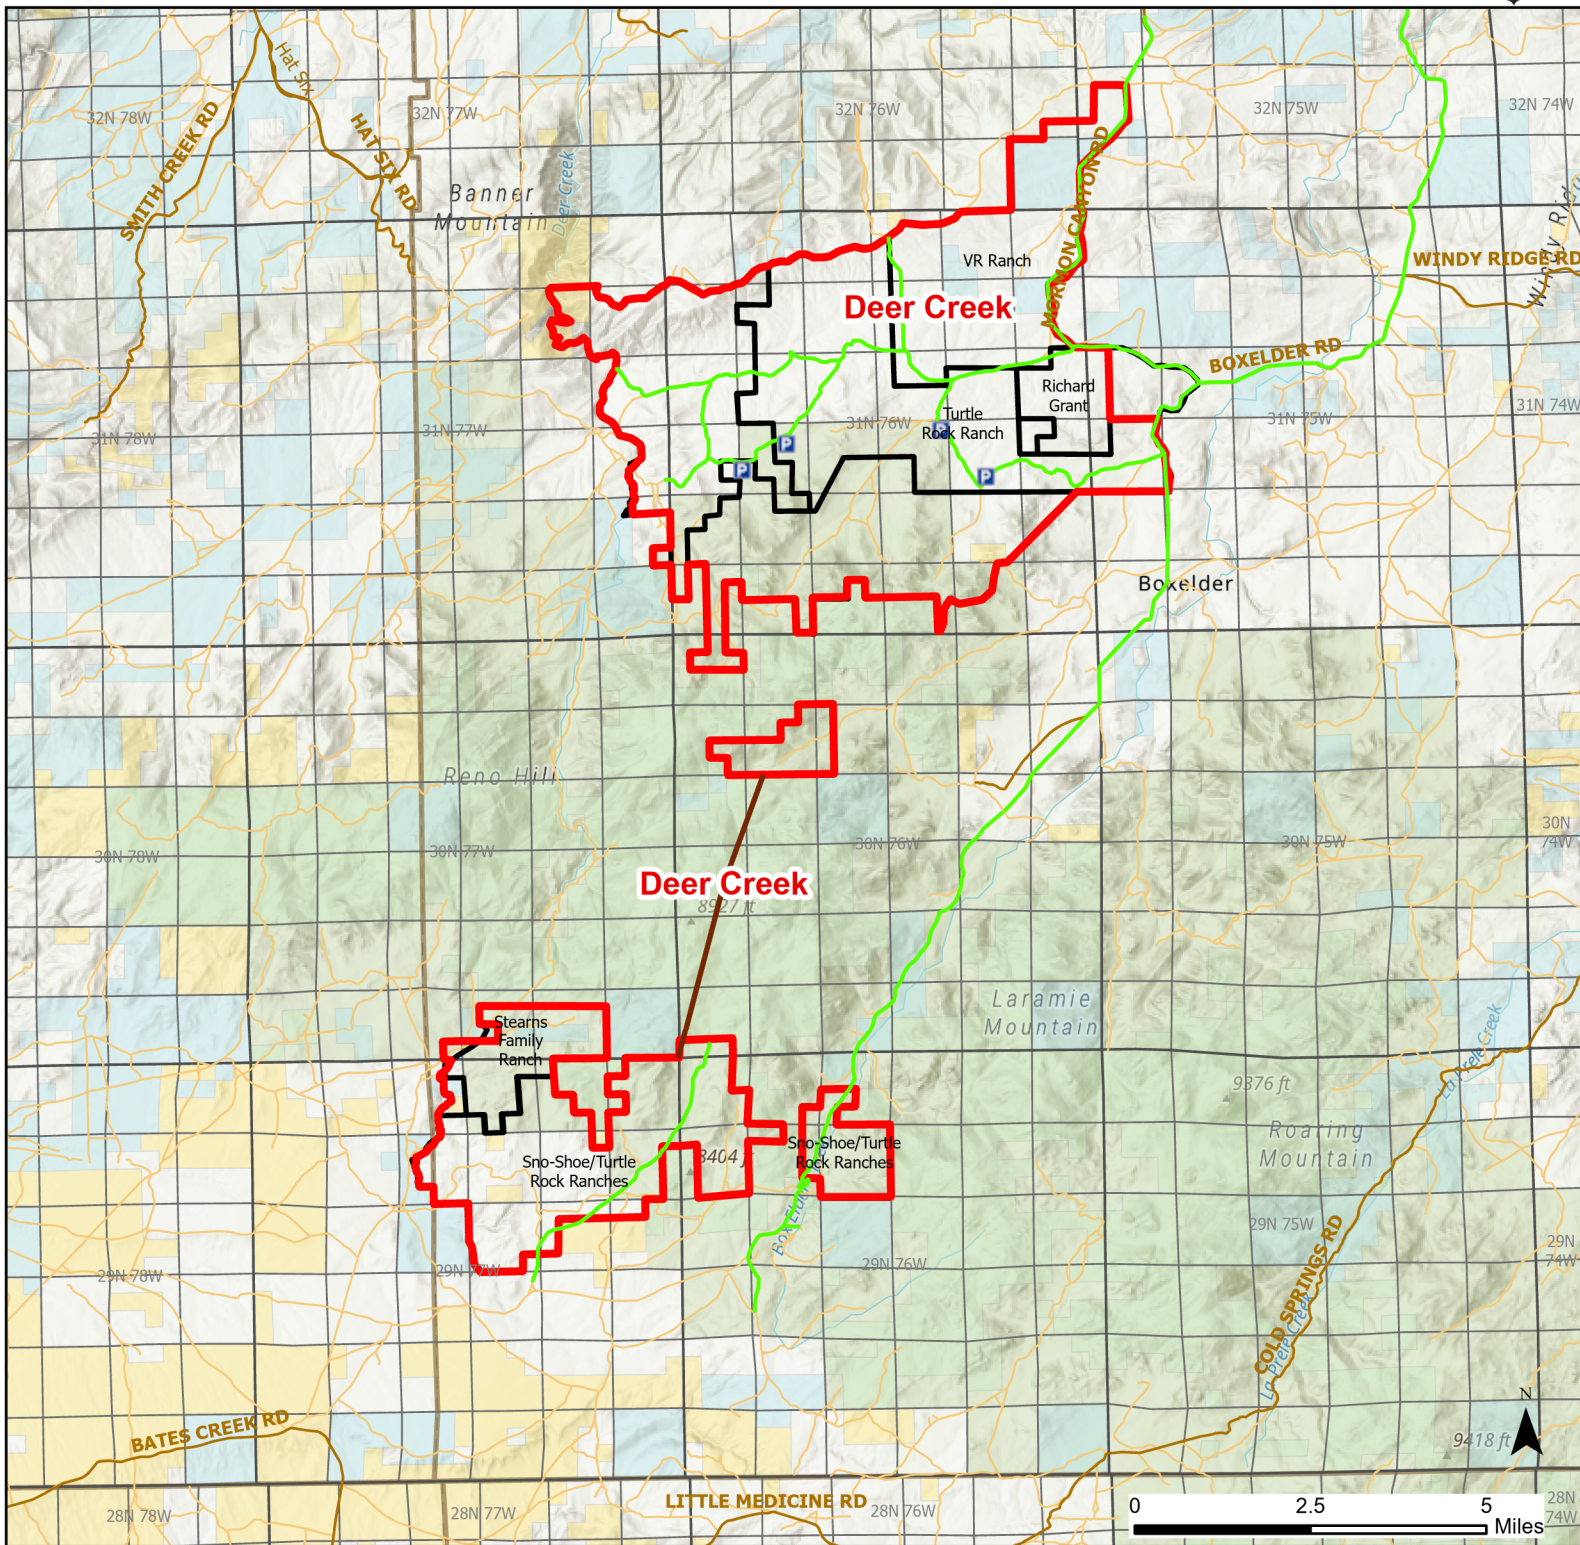

# Deer Creek Hunter Management Area

2023 Hunt Season

Parking	Closed Road	Boundary	Limited Range Weapons and Archery	State
Coupon Box	Roads	HMA Ownership	Archery Only	DOD
Road Closed	County Boundaries	Other	CLOSED	BLM
Open Road	Special Conditions Apply			Wyoming Game & Fish Dept.
				Forest Service
				Private

Species allowed to hunt: Antlerless Elk

## See Ranch Rules for More Information and Restrictions

Hunter Management Area rules apply only to those lands enrolled in the HMA.

This map is for visual use, assistance and general location only, does not represent a survey, and is not to be used for legal conveyance. Hunt Area boundaries are approximate, consult Game and Fish Hunting Regulations for descriptions and restrictions. Access to these private lands for any commercial activity must be gained by contacting the individual landowner(s) directly.